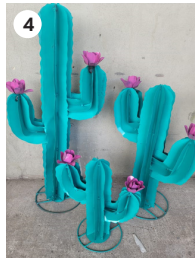

#18 x 2
Happy Frog

LC MYAP33

Assortment continued on next page

Pallet Assortment

Separate Freight rate applies

ITEM

1 Flamingo Spinner

2 Set Agave