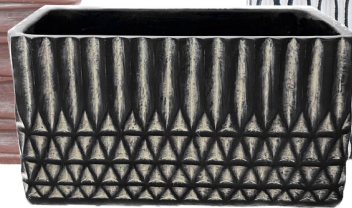

SY 2215 - Limited Qty.

8" Colombo Planter
w/ Drain Hole & Liner
4 Assorted (8/case)
(holds (2) 4" pots)
8"l x 4.5"w x 4.25"h