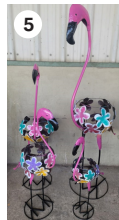

#18 x 2
Happy Frog

LC MYAP33

Assortment continued on next page

Pallet Assortment

Separate Freight rate applies

ITEM

1 Flamingo Spinner

2 Set Agave