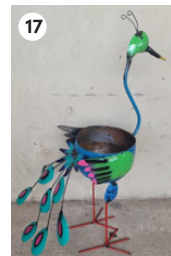

#18 x 2
Happy Frog

LC MYAP33

Assortment continued on next page

Pallet Assortment

Separate Freight rate applies

ITEM

1 Flamingo Spinner

2 Set Agave