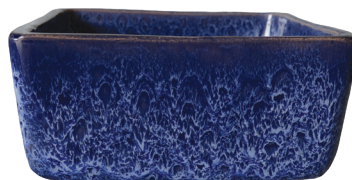

Running Cobalt