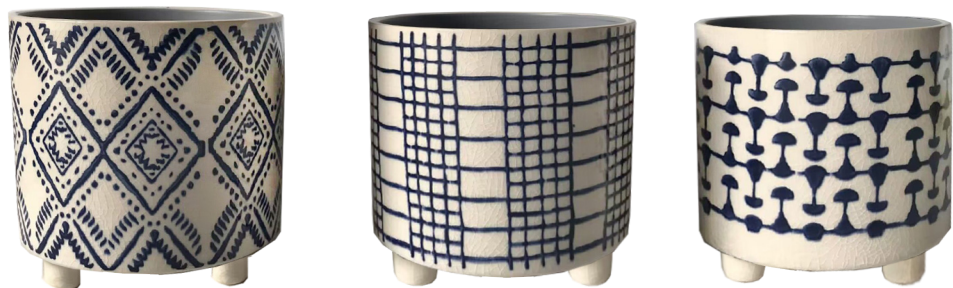

YS 1746
5.5" Remi Planter
Footed w/ Drain Hole & Liner
3 Assorted (6/case)
(holds a 4.5" pot)
5.5"w x 5.5"h