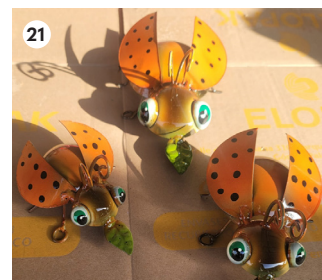

#18 x 2
Happy Frog

LC MYAP33

Assortment continued on next page

Pallet Assortment

Separate Freight rate applies

ITEM

1 Flamingo Spinner

2 Set Agave