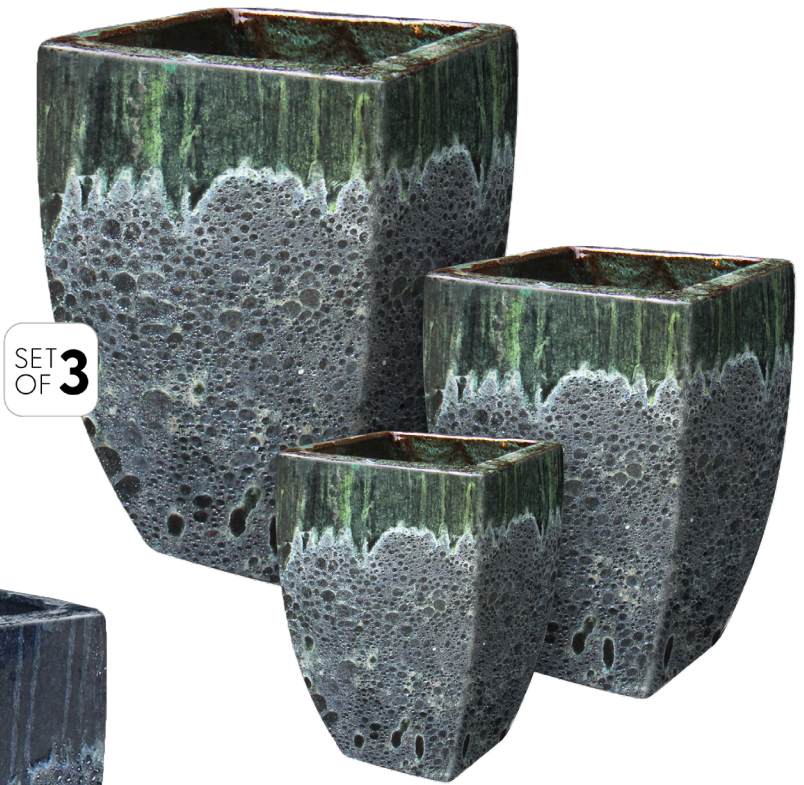

TT 3030BBL - Blue Over Atlantic Blue

TT 3030MGB - Moss Green Over Atlantic Green

TT 3030BBK - Black Over Atlantic Black

A. 10" w x 14" h

B. 13" w x 18" h

C. 17" w x 24" h

Moss Green Over Atlantic Green

Black Over Atlantic Black