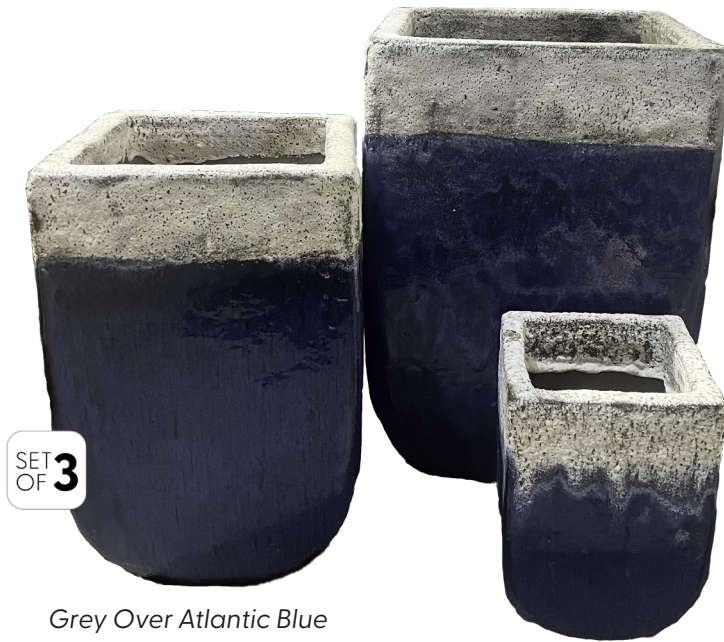

C. 14.5" w x 12.5" h

White Over Blue

BRADY 

TT 5217WB
S/3 Brady Pots
White Over Blue
A. 11.25" w x 10.75" h
B. 13.5" w x 13.25" h
C. 16.5" w x 16" h

Grey Over Atlantic Blue

MELIA 

TT 5220GAB
S/3 Melia Pots
Grey Over Atlantic Blue
A. 8.25" w x 12.25" h
B. 15.25" w x 20.25" h
C. 16.25" w x 24.25" h